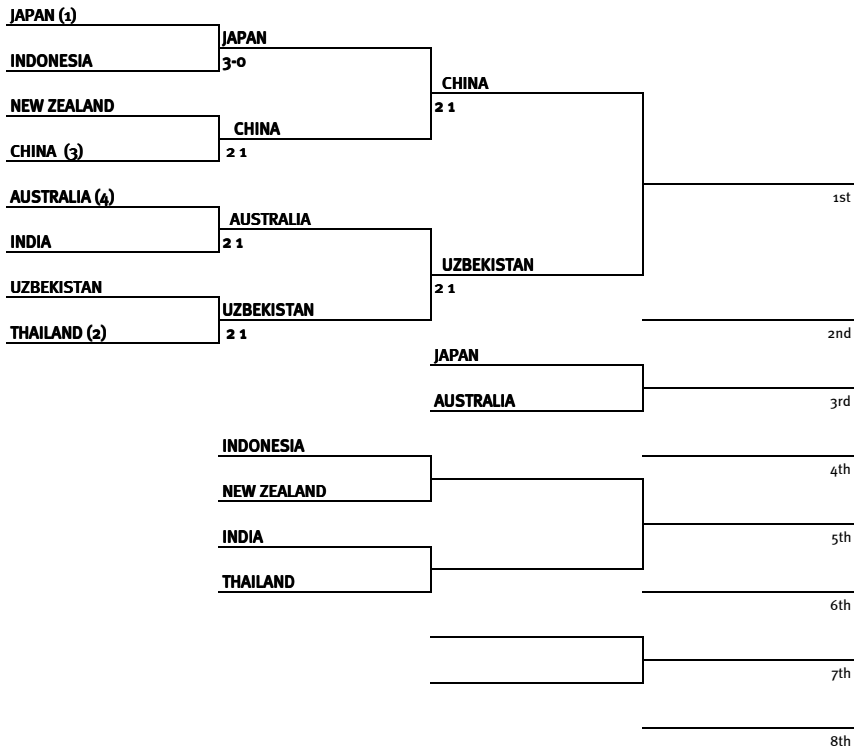

Main Draw

World Junior Tennis Competition

Asia Oceania Qualifying, SHENZHEN, CHINA, girls
21-26 April 2008

Main Draw

Referee : **Sheetal IYER**

Position of Winner Group 2 or 3 to be drawn by lot
Positions of Runner-Ups to be drawn by lot afterwards,
so that teams of the same group are drawn into opposite halves of the draw

Semi Final		STARTING TIME 09:30		Score	
COURT 2		AUSTRALIA	lost	UZBEKISTAN	
Starting at 09.30	No.2 Singles	Molly POLAK	lost	Sabina SHARIPOVA	1 2
	No.1 Singles	Victoria RAJICIC	lost	Nigina ABDURAMOVA	46 06
	Doubles	Molly POLAK	bt	Sabina SHARIPOVA	26 46
		Victoria RAJICIC		Diyora SAIDMUKHAMEDOVA	60 60