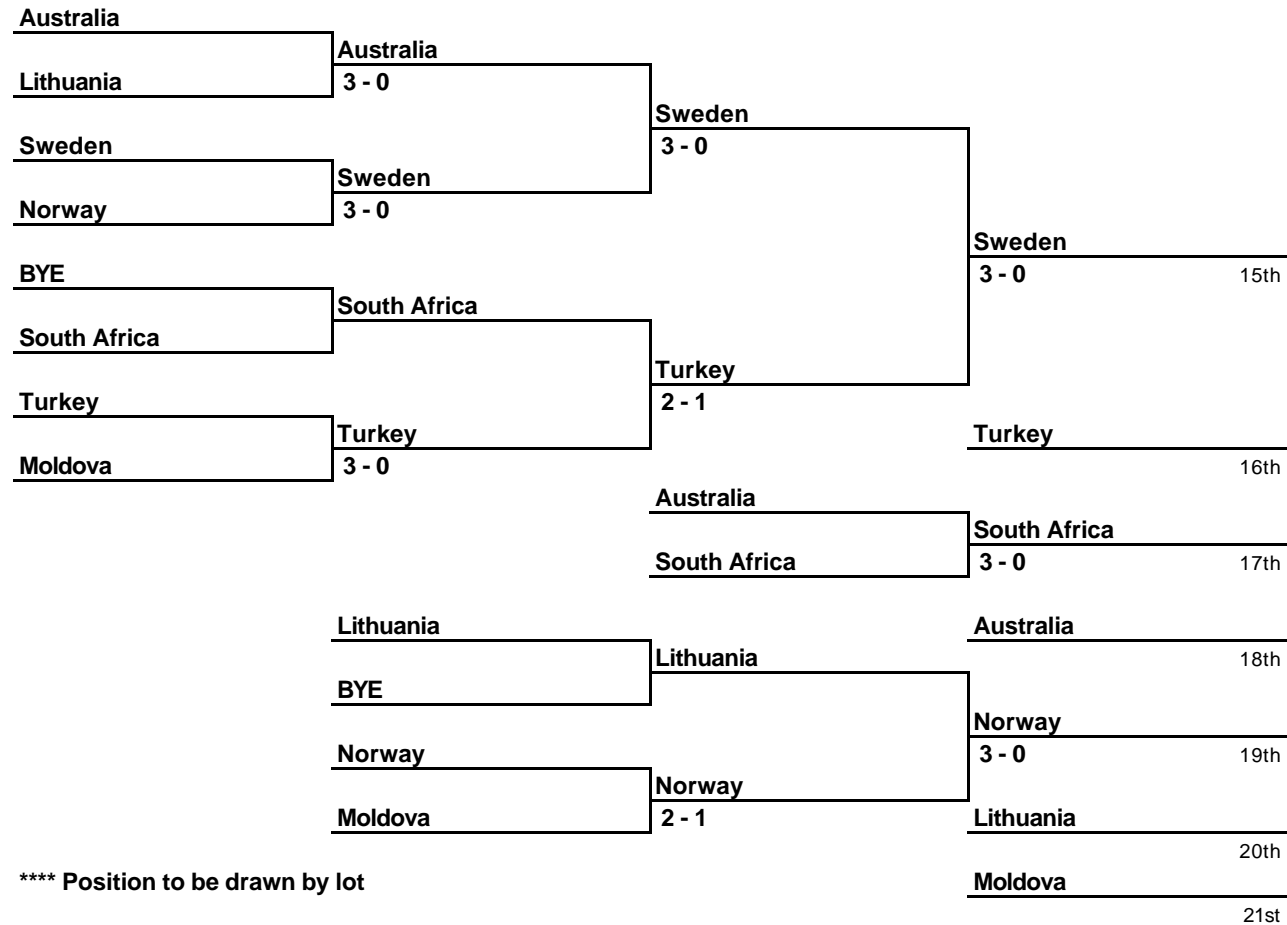

Tony Trabert Cup

Club Ali Bey Manavgat, Turkey
23 Apr - 28 Apr 2007

Main Draw

Referee : Sabine Schulz

**** To be drawn by lot

Tony Trabert Cup

Club Ali Bey Manavgat, Turkey
23 Apr - 28 Apr 2007

8th -14th Play-off

Referee : Sabine Schulz

**** To be drawn by lot

15th - 22nd Play-off

Referee :

**** Position to be drawn by lot