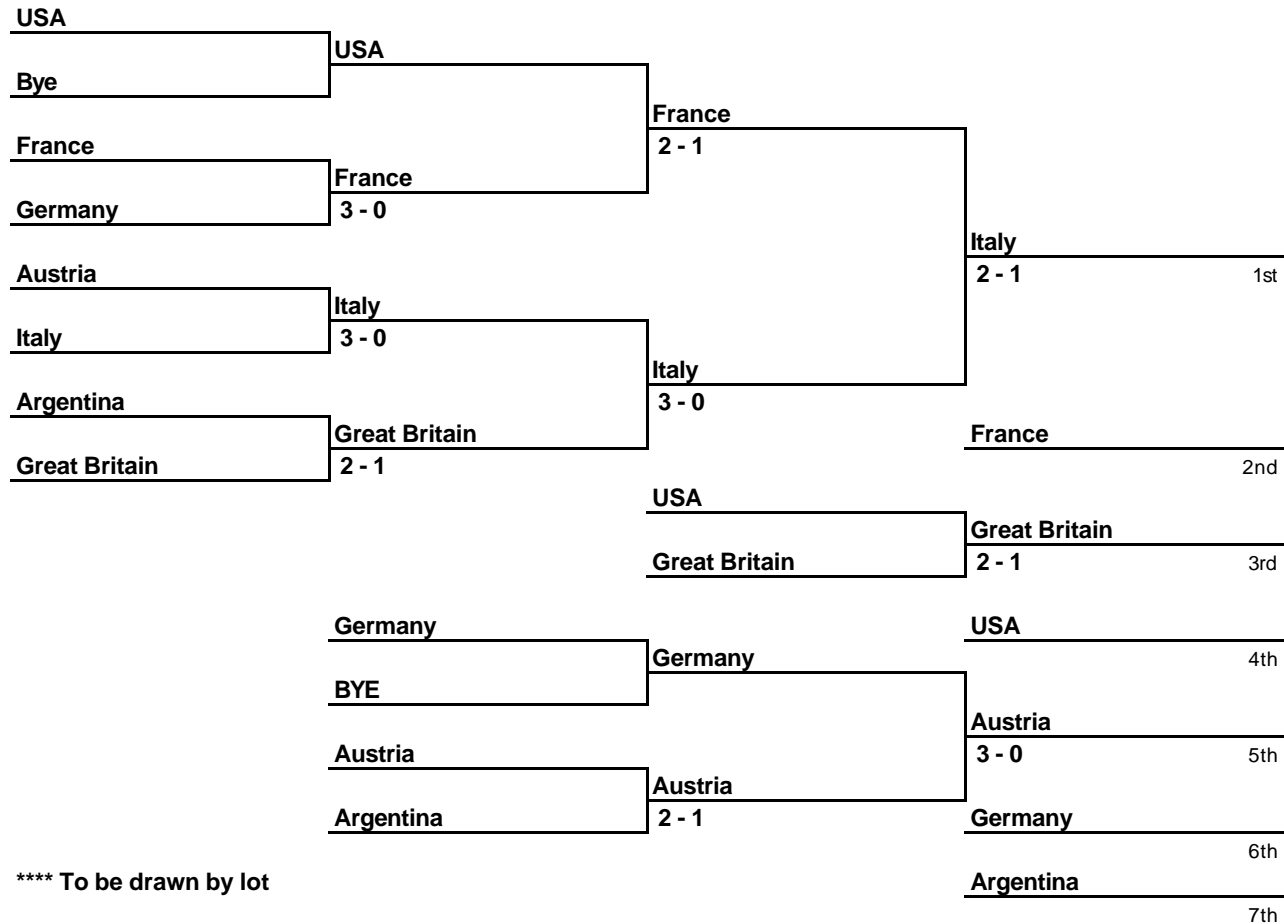

Tony Trabert Cup

Club Ali Bey Manavgat, Turkey
23 Apr - 28 Apr 2007

Main Draw

Referee : Sabine Schulz

**** To be drawn by lot

Tony Trabert Cup

Club Ali Bey Manavgat, Turkey
23 Apr - 28 Apr 2007

8th -14th Play-off

Referee : Sabine Schulz

**** To be drawn by lot

15th - 22nd Play-off

Referee :

**** Position to be drawn by lot