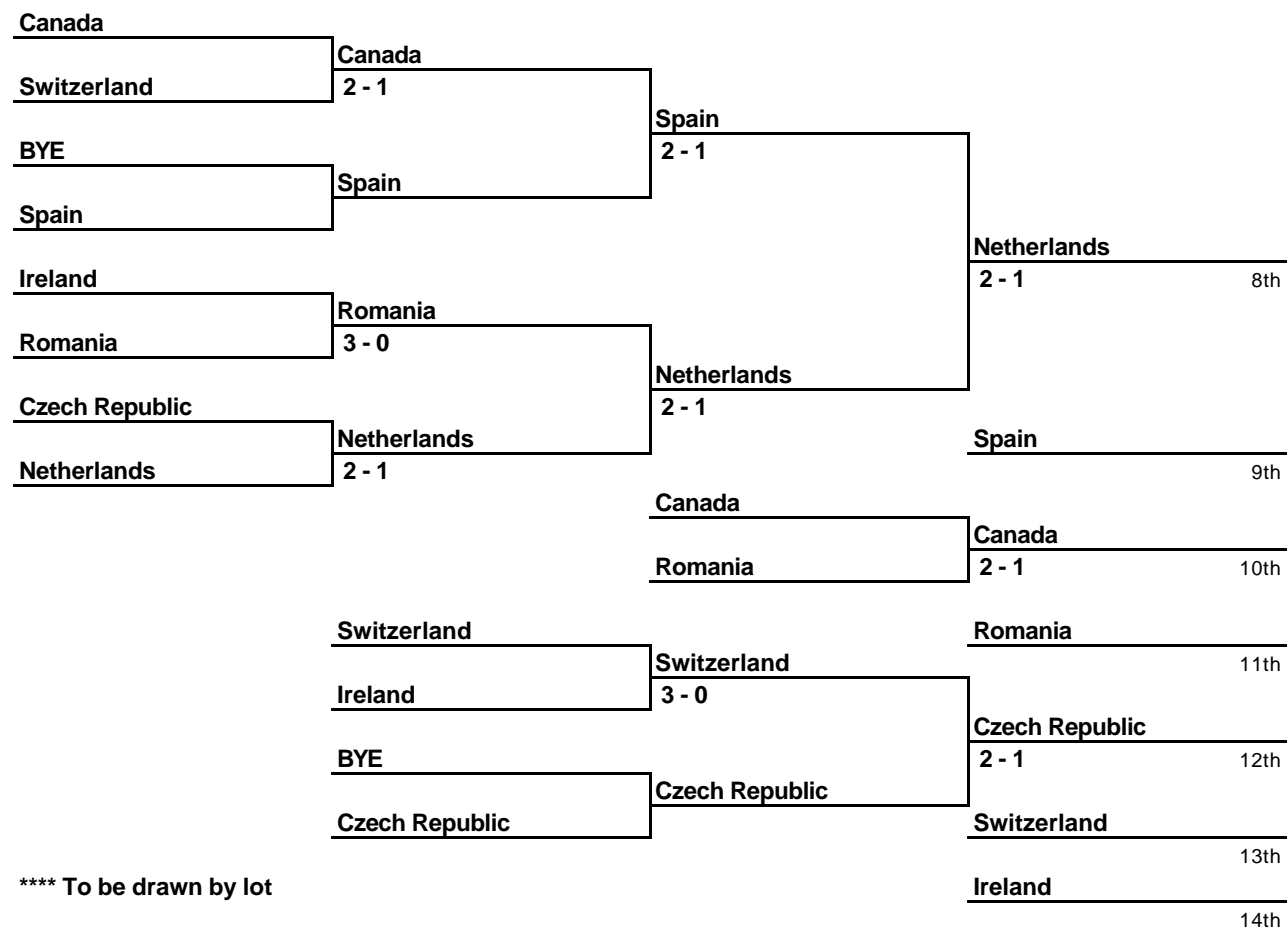

Tony Trabert Cup

Club Ali Bey Manavgat, Turkey
23 Apr - 28 Apr 2007

Main Draw

Referee : Sabine Schulz

**** To be drawn by lot

Tony Trabert Cup

Club Ali Bey Manavgat, Turkey
23 Apr - 28 Apr 2007

8th -14th Play-off

Referee : Sabine Schulz

**** To be drawn by lot

15th - 22nd Play-off

Referee :

**** Position to be drawn by lot